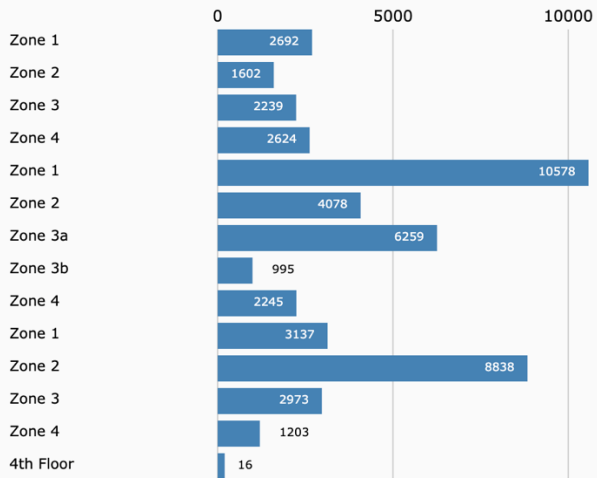

Avg of Sums

480.38

Avg of Avgs

124.98

Locations and Activities

Activities Locations Avg of Sum Avg of Avg Sum Pct Save Chart

Totals by Location

Location	Total	Percentage
1st Floor	9,157	18.51%
--North	4,294	8.68%
--Zone 1	2,692	5.44%
--Zone 2	1,602	3.24%
--South	4,863	9.83%
--Zone 3	2,239	4.53%
--Zone 4	2,624	5.30%
2nd Floor	24,155	48.82%
--North	14,656	29.62%
--Zone 1	10,578	21.38%
--Zone 2	4,078	8.24%
--South	9,499	19.20%
--Zone 3	7,254	14.66%
--Zone 3a	6,259	12.65%
--Zone 3b	995	2.01%
--Zone 4	2,245	4.54%
3rd Floor	16,151	32.64%
--North	11,975	24.20%
--Zone 1	3,137	6.34%
--Zone 2	8,838	17.86%
--South	4,176	8.44%
--Zone 3	2,973	6.01%
--Zone 4	1,203	2.43%
4th Floor	16	0.03%

Totals by Activity

Activity	Total	Percentage
Solo or Group	48,926	98.88%
--Solo	26,978	54.52%
--Group	21,948	44.36%
Activity	140,480	283.92%
--Study	44,633	90.21%
--Social	4,853	9.81%
--Quiet	39,849	80.54%
--Active	5,598	11.31%
--Using Technology	36,786	74.35%
--Not Using Technology	8,069	16.31%
--Sleeping	198	0.40%
--Browsing/Looking	494	1.00%
Furniture / Room Use	58,787	118.81%
--Standing	546	1.10%
--Sitting on Floor	65	0.13%
--Room	15,573	31.47%
--Comfy Chair	3,649	7.37%
--Table	22,114	44.69%
--Computer Workstation	11,981	24.21%
--Carrel	4,488	9.07%
--Alternative Arrangement	371	0.75%
No Activity	448	0.91%
--No Activity	448	0.91%