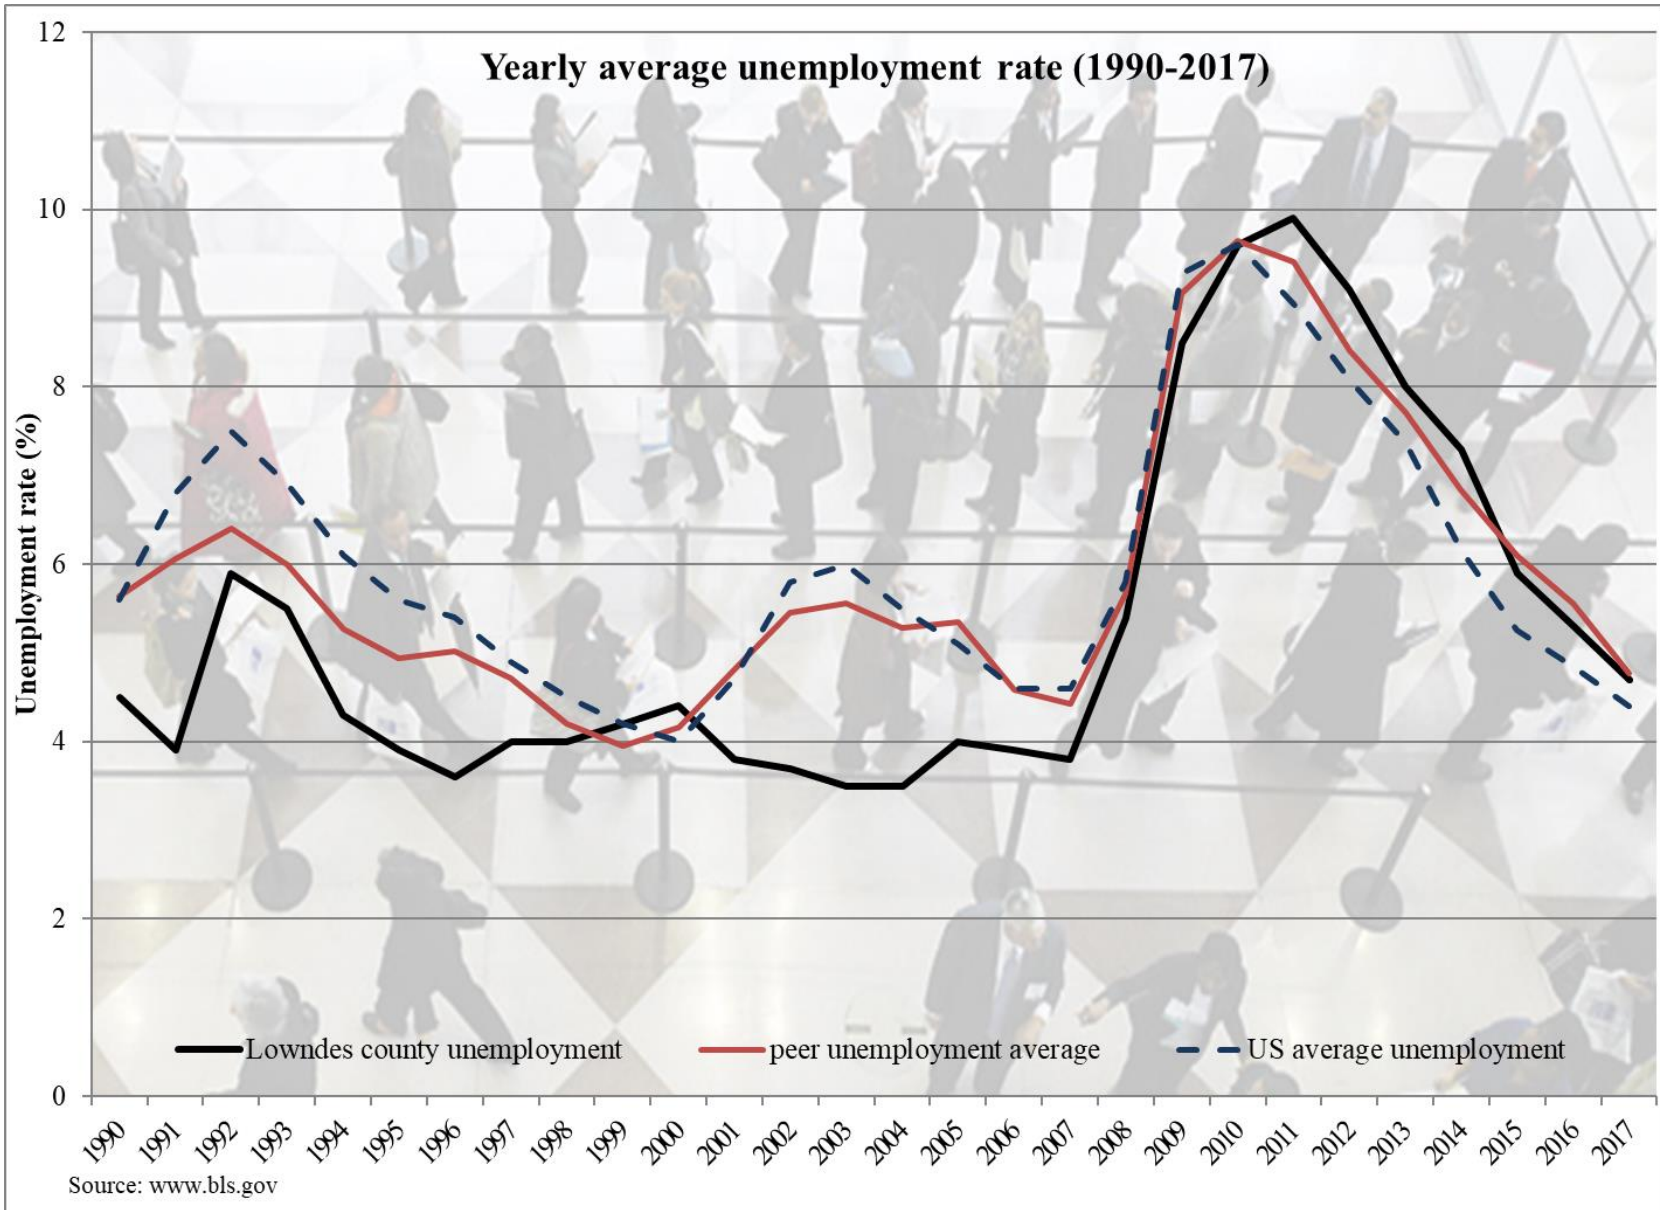

Unemployment rate
Rank	County	State	(2018)
1	Morgan	AL	3.5%
2	Lee	AL	3.6%
3	Warren	KY	3.7%
9	Lowndes	GA	4.1%
	Average		4.2%
14	Ouachita	LA	5.2%
15	Rapides	LA	5.3%
Source: www.bls.gov			

Lowndes Rank
2011 6th 8.1%
2014 10th 8.0%
2018 7 4.7%