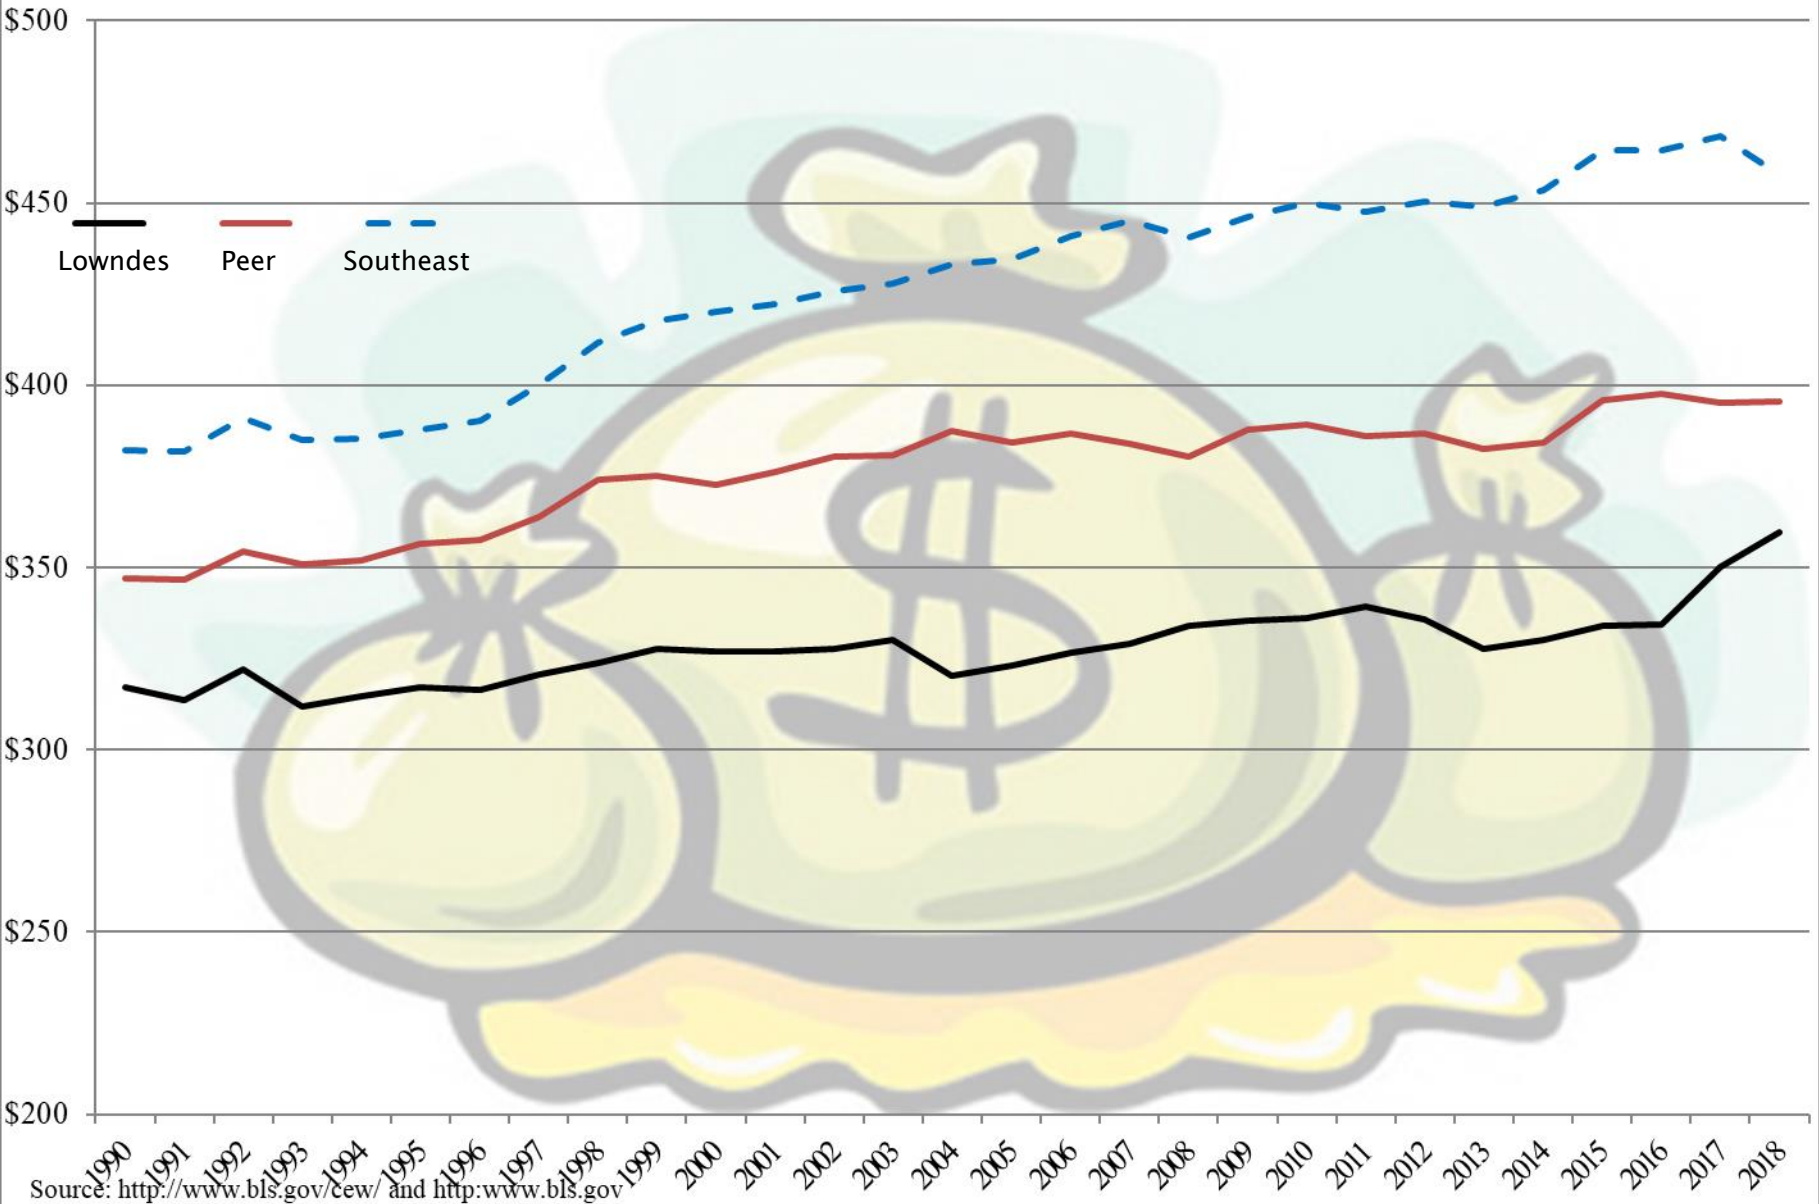

Average private sector REAL weekly wages (in 1990 $)

Source: <http://www.bls.gov/cew/> and <http://www.bls.gov>

Rank	County	State	Average Weekly Wage (2018)
1	Morgan	AL	$876
2	Floyd	GA	$817
3	Warren	KY	$816
	Average		$755
13	Lowndes	GA	$691
14	Houston	GA	$681
15	Lee	AL	$662
Source: www.bls.gov/cew			

Lowndes Rank

2011 15th

2014 14th

2018 14th