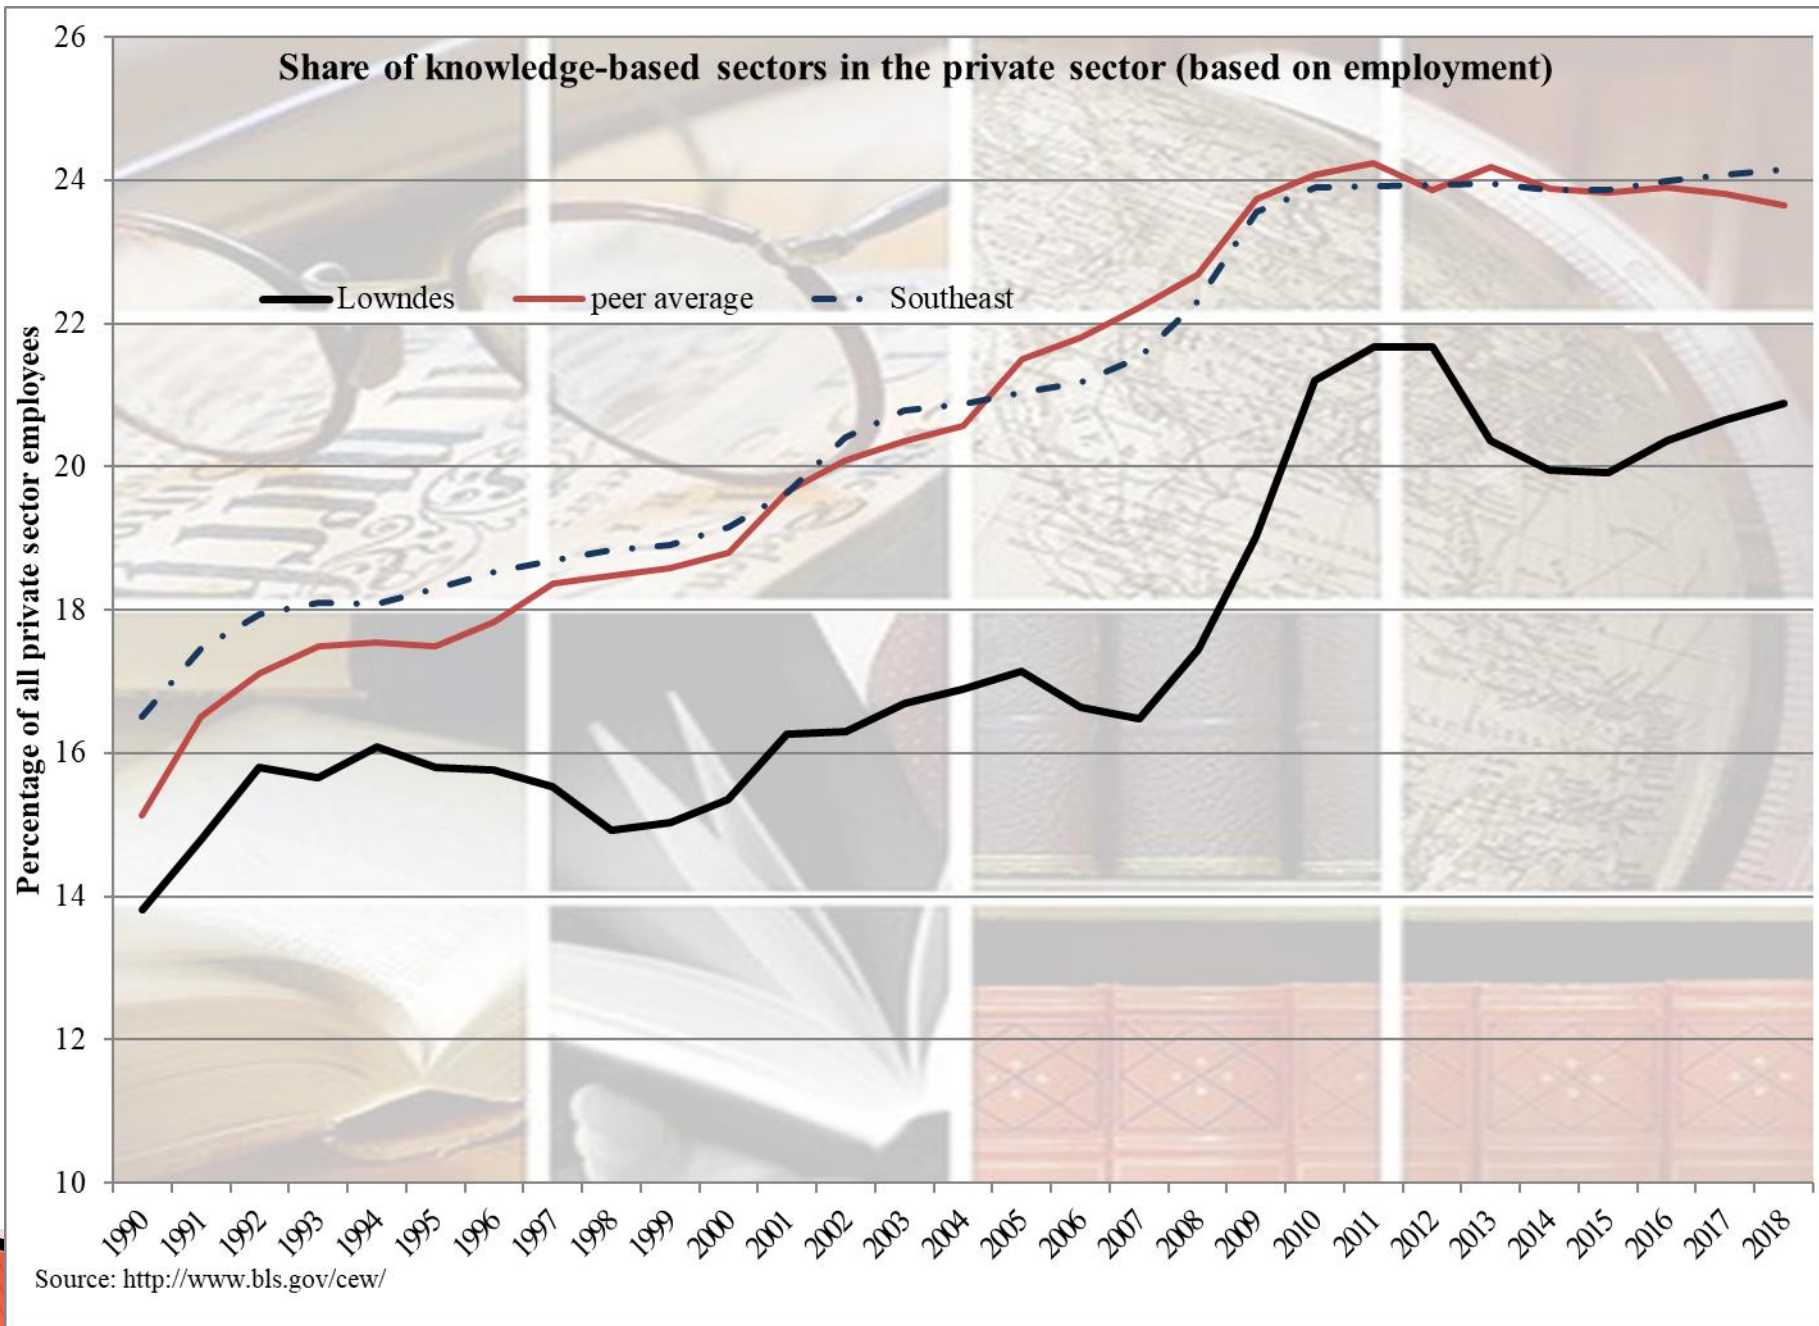

Share of knowledge-based jobs (2018)			
Rank	County	State	
1	Ouachita	LA	33.3%
2	Rapides	LA	32.4%
3	Florence	SC	26.9%
	Average		23.5%
12	Lowndes	GA	20.9%
14	Morgan	AL	15.8%
15	Lee	AL	14.2%
Source: www.bls.gov/cew			

Lowndes Rank
2011 13th 19.0%
2014 13th 20.4%
2018 12th 20.7%