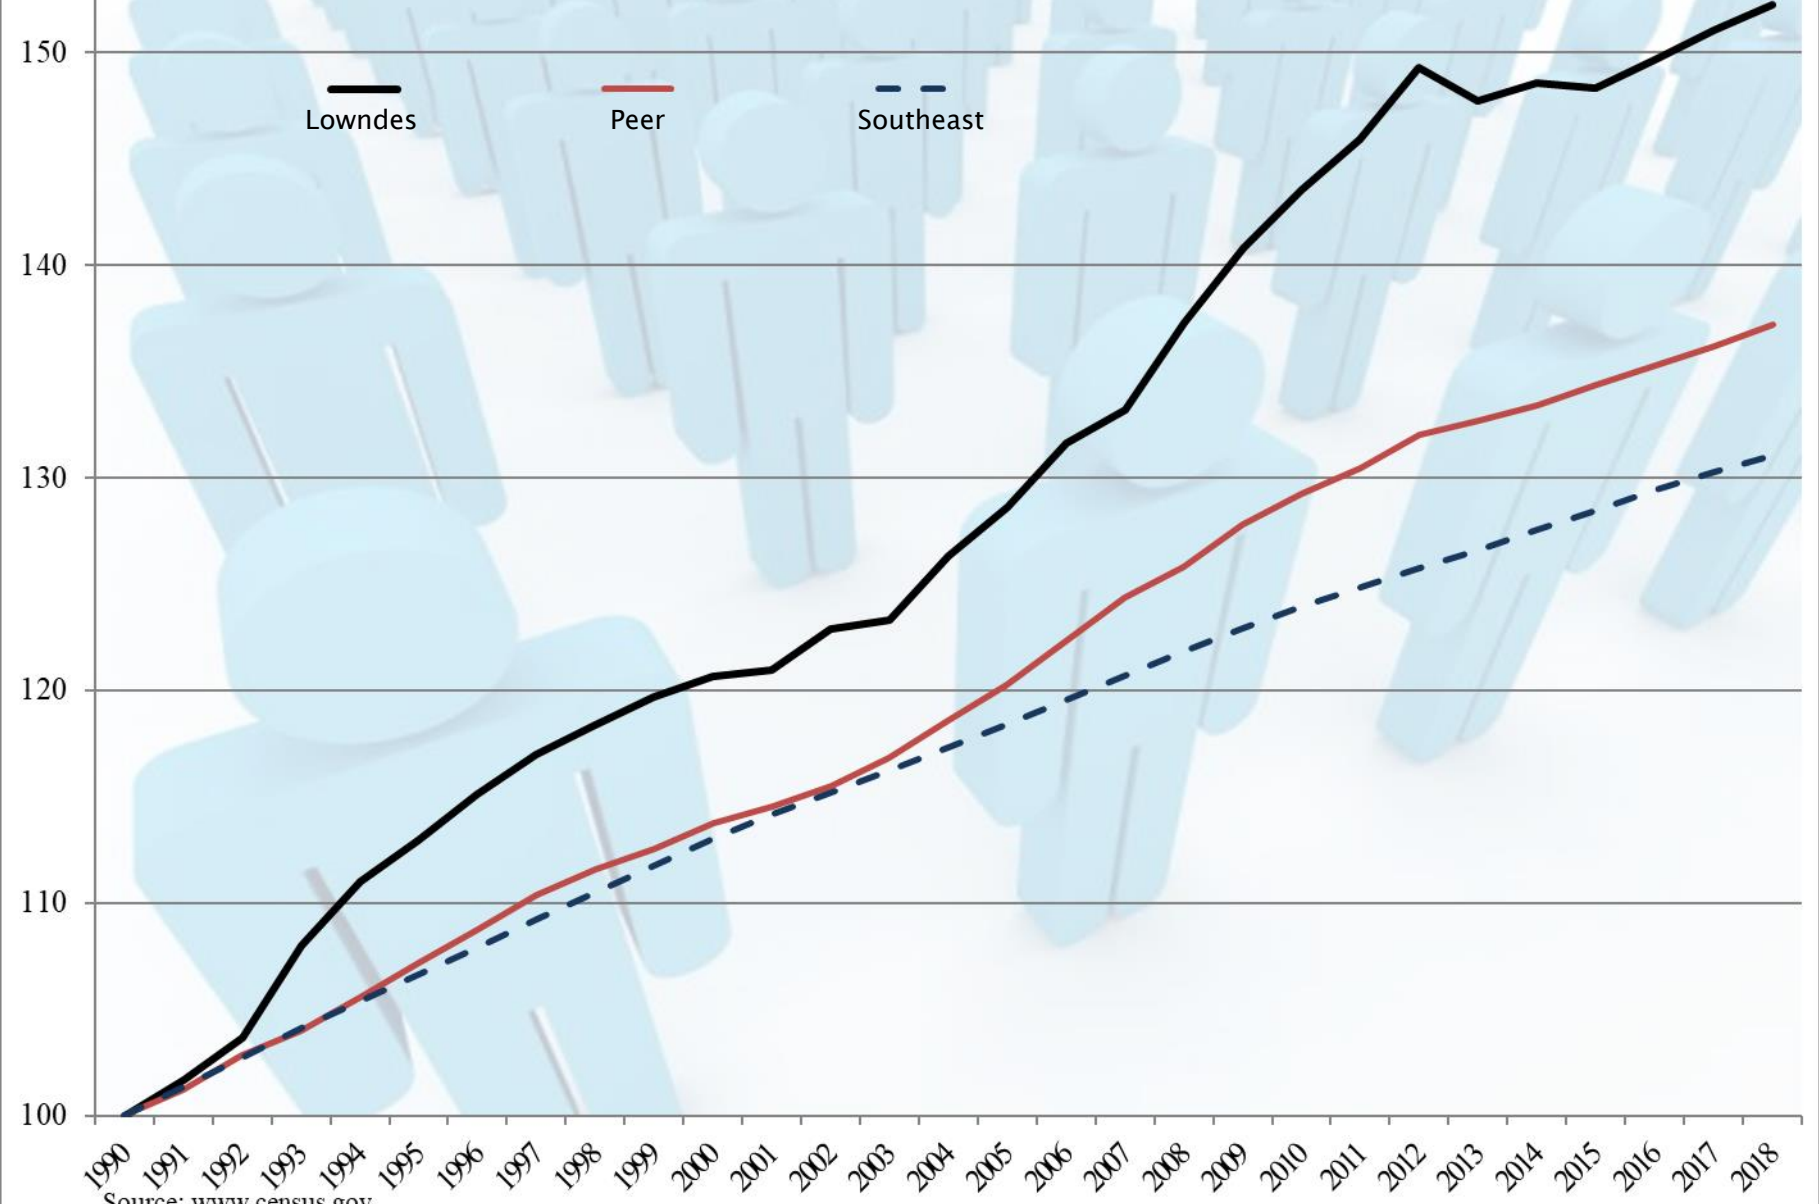

Identify Benchmarks

People Indicators

- Educational Attainment
- Population Growth
- Poverty Rate
- Old Age Dependency

Job Indicators

- Private Jobs
- Knowledge Jobs
- Unemployment rate
- Median Income
- Average Weekly Wage

Desired Outcomes

- Economic Growth
- Economic Prosperity

People Indicators

People Indicators

- Educational Attainment
- Population Growth
- Poverty Rate
- Old Age Dependency

- ▶ reflect the demographic foundations of the communities
- ▶ measure how well-prepared the people in the community are for work.

Population growth (1990=100)

Source: www.census.gov

			Population growth (2010-2018)
Rank	county	state	
1	Montgomery	TN	18.9%
2	Lee	AL	16.4%
3	Warren	KY	14.8%
6	Lowndes	GA	6.0%
	Average		5.2%
14	Rapides	LA	-0.9%
15	Nash	NC	-1.9%
Source: www.census.gov			